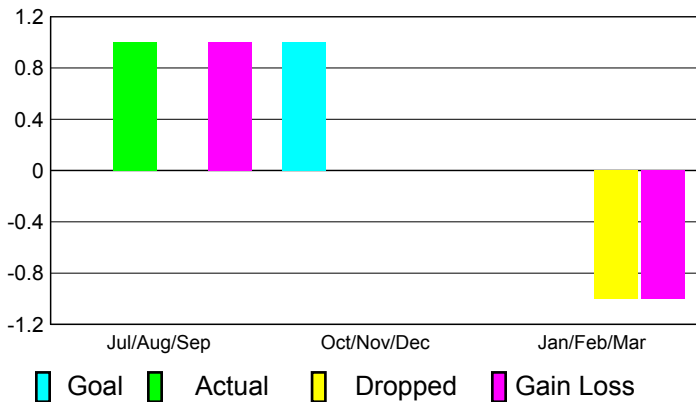

2010-2011 GMT Reports for District (or Undistricted) **District 5M 6**

GMT: **Gary W Fry**

Location: **MINNESOTA**

GMT CA: **1**

CLUBS

**Club Results
2010-2011**

**Clubs
2009-2010**

Month	New Club Goal	Actual New Clubs	Actual Dropped Clubs	Gain/Loss of Clubs	Gain/Loss of Clubs
Jul/Aug/Sep	0	1	0	1	0
Oct/Nov/Dec	1	0	0	0	0
Jan/Feb/Mar	0	0	-1	-1	0
Totals	1	1	-1	0	0

Club Results 2010-2011

Goal, New, Dropped, Gain/Loss

Comparison of Club Gain/Loss

Current Year Compared to the Previous Year

YTD Status Quo Clubs 2010-2011

Status Quo Clubs Compared to Status Quo Members

MEMBERSHIP