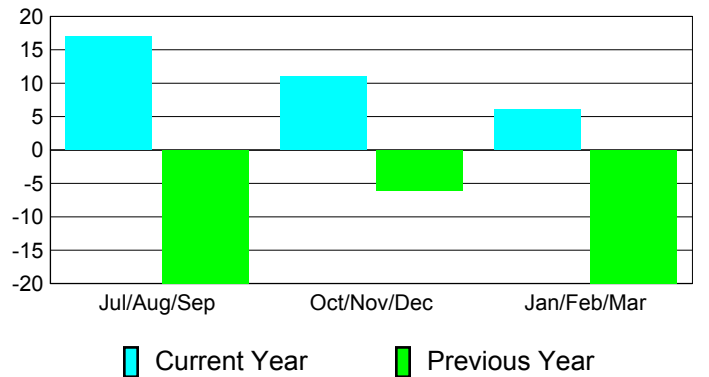

**Membership Results
2010-2011**

**Membership
2009-2010**

Month	Net Memb Goal	Actual New Memb	Actual Dropped Memb	Gain/Loss of Memb	Gain/Loss of Memb
Jul/Aug/Sep	-7	67	-50	17	-20
Oct/Nov/Dec	26	45	-34	11	-6
Jan/Feb/Mar	0	42	-36	6	-20
Totals	19	154	-120	34	-46

Membership Results 2010-2011

Goal, New, Dropped, Gain/Loss

Comparison of Membership Gain/Loss

Current Year Compared to the Previous Year

Gender Comparison 2010-2011

Jul/Aug/Sep

Oct/Nov/Dec

Jan/Feb/Mar