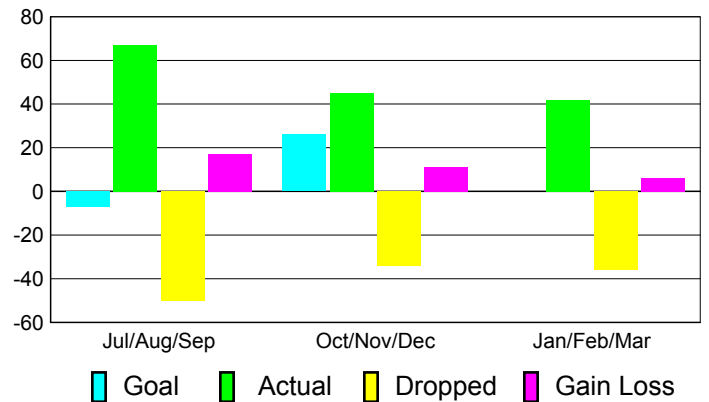

Membership Results 2010-2011

Goal, New, Dropped, Gain/Loss

Comparison of Membership Gain/Loss

Current Year Compared to the Previous Year